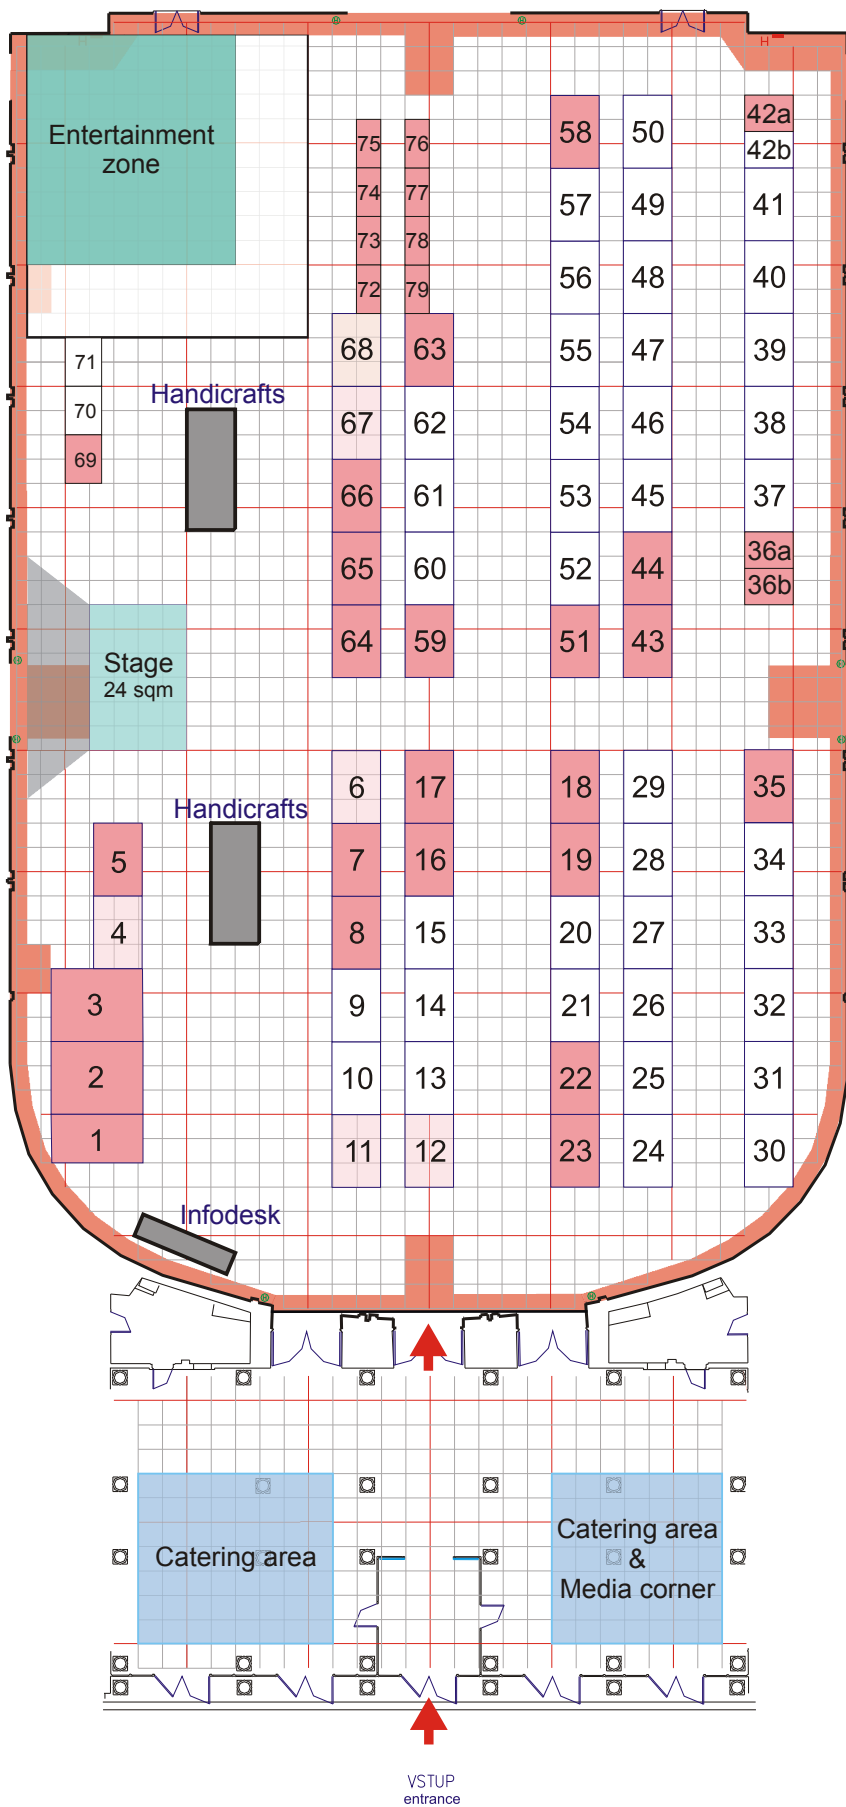

PRŮMYSLOVÝ PALÁC | INDUSTRIAL PALACE

Střední hala | Middle Hall

Booth

Exhibitor

1-3	Holmes Place
5	ExpatCare
7	The Prague British School
8	Corstjens Worldwide Movers
16	Prague TV
17	University of New York in Prague
18	Česká spořitelna
19	European Reality
22	Prague Post
23	ReloCare
35	Jobs in Prague
36a	Wendy
36b	Sky TV
42a	Bupa
43+51	Anglo American University
44	Albos Logistik
58	Design Agency
59	Czech Business Weekly
63	London Institute Praha
64	HSBC
65	CROWN relo
66	Cybex
69	Unicare
72	English Garden School
73	Dynargie
74	American Dental
75	Barok perly
76	Prague College
77	International Women's Association of Prague
78	Neverland
79	Identity